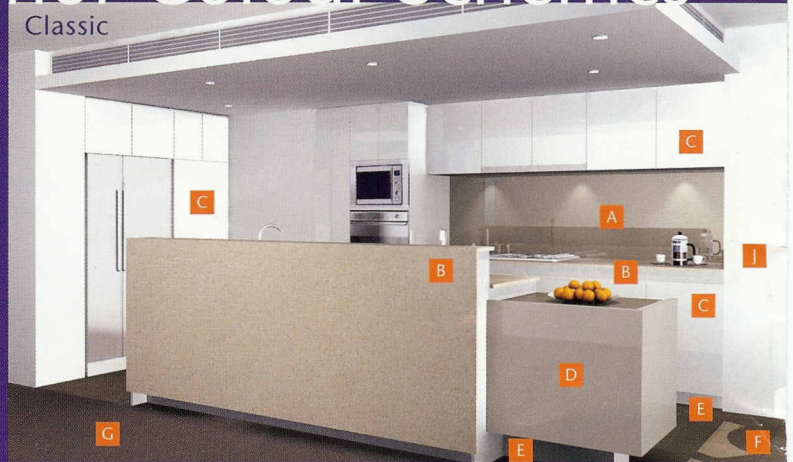

Allegro Interior Colour Schemes

Contemporary

Classic

Contemporary

The Contemporary colour scheme uses a fresh mix of finishes including veneers, glass splashbacks, caesar stone benchtops and lacquer cupboard doors in warm coffee tones.

Classic

The Classic palette is an elegant mix of light tones, using modern surfaces of glass, lacquer cupboard doors and caesar stone.

Classic Sample Board

- A glass splashback – kitchen & bathrooms
- B caesar stone – kitchen & bathrooms
- C lacquered cupboards – kitchen & bathrooms
- D lacquered feature panel – kitchen
- E brushed aluminum kickplates – kitchen
- F vitrified floor tiles – entry/kitchen/meals
- G 100% wool carpet throughout
- H wall tiles (300x300) – bathrooms
- I glazed floor tiles (300x300) – bathrooms & laundry
- J general wall colour throughout